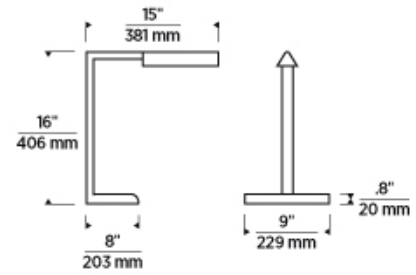

ORDERING INFORMATION

| 700PRTDES SHAPE OR SIZE | FINISH | LAMP |
|-------------------------|--|--|
| 16 16 | NB NATURAL BRASS B NIGHTSHADE BLACK N POLISHED NICKEL | -LED927 INTEGRATED LED 90 CRI 2700K 120V |

700PRTDES _____

JOB NAME _____

NOTES _____

DESSAU 16 TABLE LAMP

SPECIFICATIONS

| | |
|-------------------|------------|
| HARDWARE MATERIAL | Metal |
| SHADE MATERIAL | Aluminum |
| NET WEIGHT | 2.5 lbs |
| HEIGHT | 16in |
| WIDTH | 9in |
| LENGTH | 15in |
| WET LISTED | |
| DAMP LISTED | Yes |
| DRY LISTED | |
| GENERAL LISTING | ETL Listed |
| INCLUDES | |